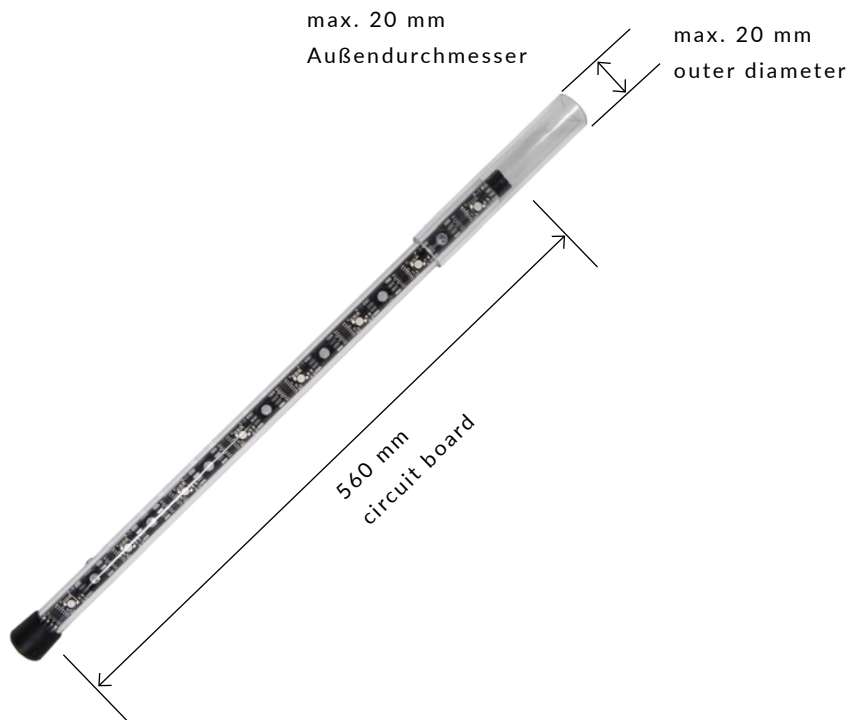

Configuration transparent, flexible/curvable
 Pixel Pitch 40,00 mm /
 Transparenz **75%**

Please note that this is a basic datasheet for rental customers and planning. Extensive documentation and manuals are available - we encourage you to get in touch if you consider this material for use in dry-hire jobs.

curveLED® P40.0

Technical Overview			
Pixelpitch	40,0 mm	Protection Grade	IP54
Configuration	SMD black-face LED	Transparency	75% at 40mm pixelpitch
Router, dimension W x H x D mm	3200 x 2650 x 1200	Avg. Power Consumption	0,3 W/px
Max. resolution	1920 x 1200 px	Working temp.	0-65°C
Brightness	2360 mcd/px		