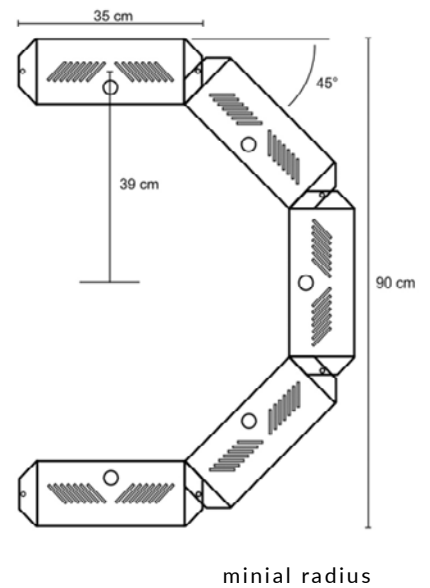

Configuration transparent, flexible/curvable
 Pixel Pitch 40,00 mm /
 Transparenz **75%**

Please note that this is a basic datasheet for rental customers and planning. Extensive documentation and manuals are available - we encourage you to get in touch if you consider this material for use in dry-hire jobs.

curveLED® P40.0

Technical Overview			
Pixelpitch	40,0 mm	Protection Grade	IP54
Configuration	SMD black-face LED	Transparency	75% at 40mm pixelpitch
Router, dimension W x H x D mm	3200 x 2650 x 1200	Avg. Power Consumption	0,3 W/px
Max. resolution	1920 x 1200 px	Working temp.	0-65°C
Brightness	2360 mcd/px		